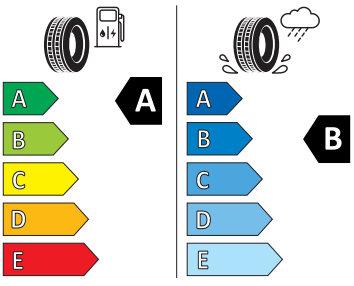

2020/740

- Goodyear 205/55 R16

GOODYEAR

545834

205/55R16 91 H

C1